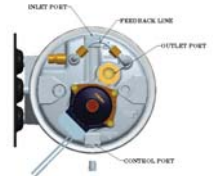

Haldex MTC

- 5 Stage cartridge
- More efficient by using all desiccant
- Cartridge service is quick and easy with 4 bolt design
- Coalescent filter eliminates hydrocarbon contaminants

Find More Great Deals on the Reverse Side...

Special Runs September 1 - December 31, 2011

GET READY

THE BIG CHILL IS COMING

Haldex - ADV

41010019.....\$115.25

CONSEP®

41210026.....\$189.35

- Removes oil, liquid & other contaminants prior to passage into the Air Dryer & Air System
- Substantially increases air dryer cartridge life
- Reduces corrosion and possible failure of air systems components such as valves etc.

TECH TIPS

Cummins/Holset E TYPE Compressors Requires a SPECIAL AIR DRYER or Drop in Style

The E Type Compressor requires air pressure redirected to the head when the governor cuts out or in the unloaded mode, if the wrong Air Dryer is used, excessive oil passage may occur causing premature component failures.