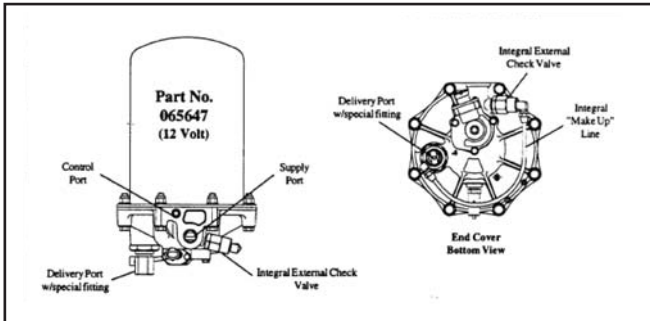

- Refer to the part number on the compressor, if there is a QE or E make sure you replace the proper Air Dryer

- Refer to the part number on the Air Dryer, these dryers look very similar, but in most cases an additional line is added that can be seen.