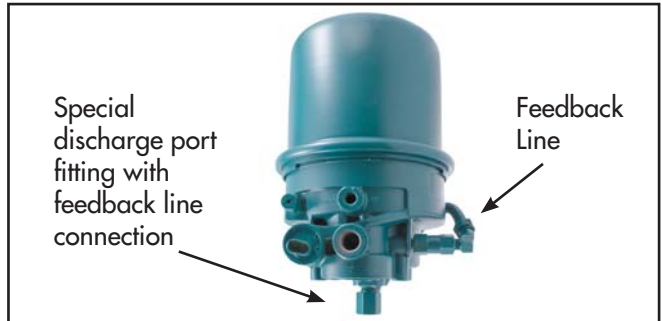

- Refer to the part number on the compressor, if there is a QE or E make sure you replace the proper Air Dryer

- Refer to the part number on the Air Dryer, these dryers look very similar, but in most cases an additional line is added that can be seen.